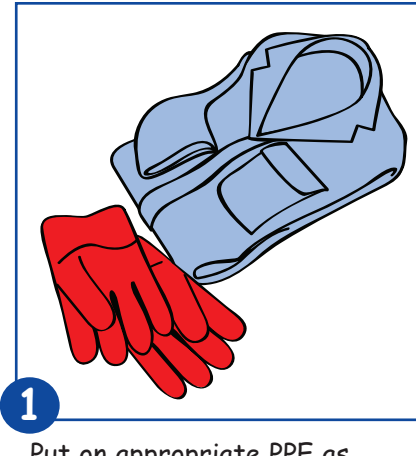

JANGRO Product Guide

Germicidal Washroom Cleaner Perfumed BC001-75

Put on appropriate PPE as indicated in COSHH/REACH data.

Place safety signs.

Spray solution onto cloth and wipe surface.

Wipe with a damp cloth.